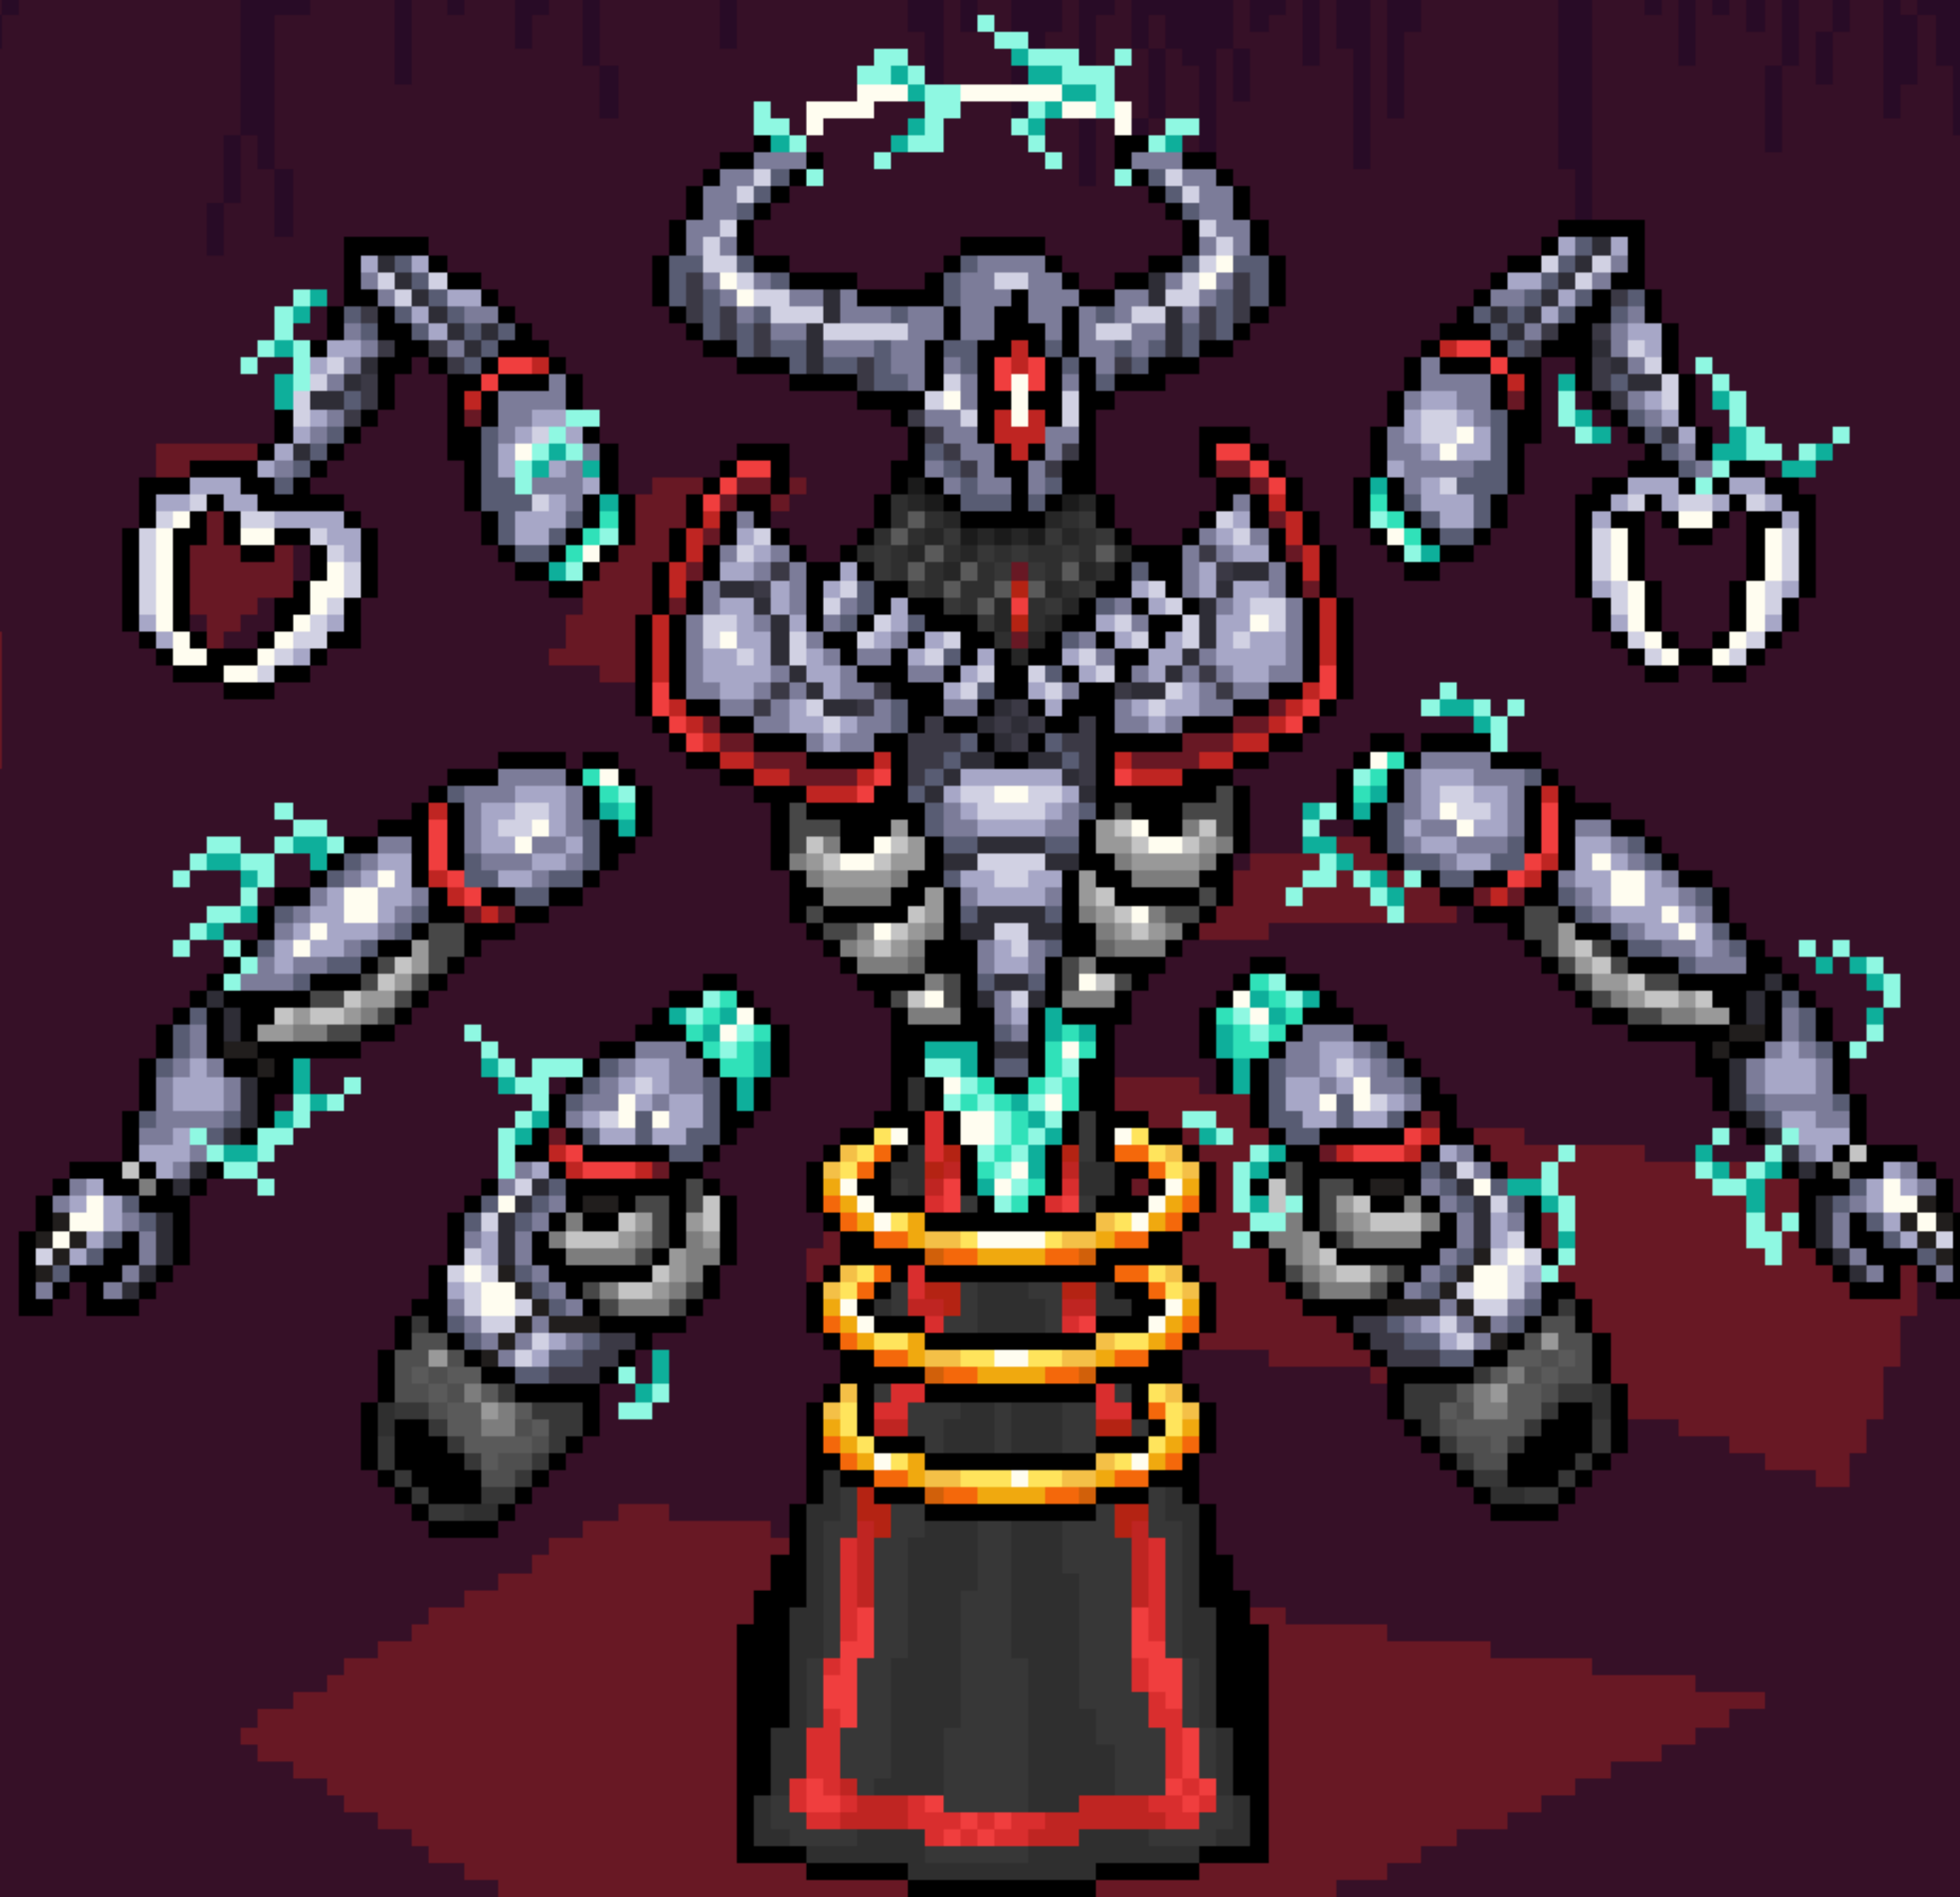

BLACK IRON BODHISATTVA